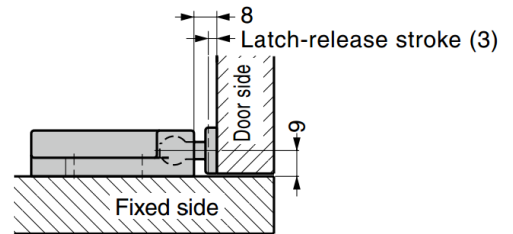

GMC-37F Touch Latch

Features

- No handle needed, just push to open/close
- Lightly push to open the door. When closing, arm will catch the counter plate and hold the door with a light push
- Floating counter plate for easy alignment
- Passed 100,000 life cycle test

Parts Included

- Round head wood screw 3.5×10, 3.1×13

No.	Part Name	Material	Colour
①	Body	ABS	Black, Brown, White
②	Arm	POM	
③	Counter Plate	PA	

Part No.	Colour	Retaining Force	
GMC-37F-BK	Black	78 N	8 kg
GMC-37F-BR	Brown		
GMC-37F-WH	White		