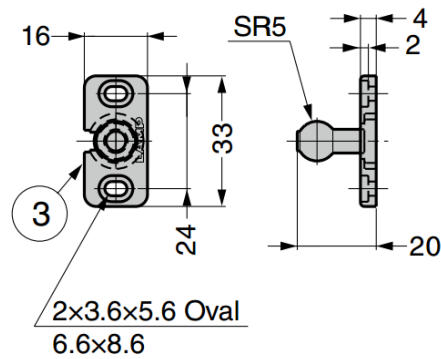

GMC-37F Touch Latch

Features

- No handle needed, just push to open/close
- Lightly push to open the door. When closing, arm will catch the counter plate and hold the door with a light push
- Floating counter plate for easy alignment
- Passed 100,000 life cycle test

Parts Included

- Round head wood screw 3.5×10, 3.1×13

No.	Part Name	Material	Colour
①	Body	ABS	Black, Brown, White
②	Arm	POM	
③	Counter Plate	PA	

Part No.	Colour	Retaining Force	
GMC-37F-BK	Black	78 N	8 kg
GMC-37F-BR	Brown		
GMC-37F-WH	White		