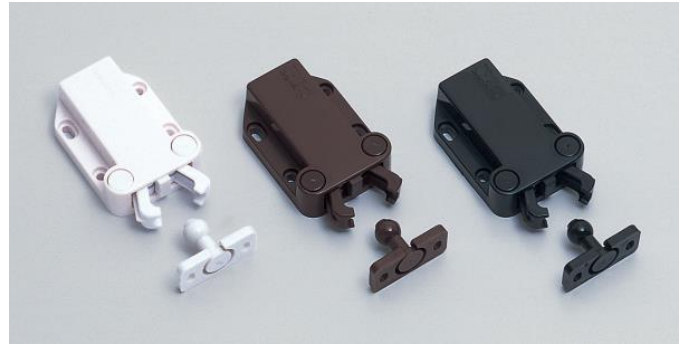

GMC-37F Touch Latch

Features

- No handle needed, just push to open/close
- Lightly push to open the door. When closing, arm will catch the counter plate and hold the door with a light push
- Floating counter plate for easy alignment
- Passed 100,000 life cycle test

Parts Included

- Round head wood screw 3.5×10, 3.1×13

No.	Part Name	Material	Colour
①	Body	ABS	Black, Brown, White
②	Arm	POM	
③	Counter Plate	PA	

Part No.	Colour	Retaining Force	
GMC-37F-BK	Black	78 N	8 kg
GMC-37F-BR	Brown		
GMC-37F-WH	White		