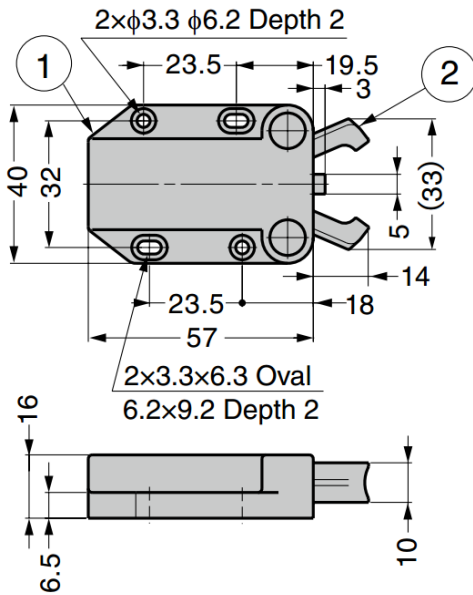

GMC-37F Touch Latch

Features

- No handle needed, just push to open/close
- Lightly push to open the door. When closing, arm will catch the counter plate and hold the door with a light push
- Floating counter plate for easy alignment
- Passed 100,000 life cycle test

Parts Included

- Round head wood screw 3.5×10, 3.1×13

No.	Part Name	Material	Colour
①	Body	ABS	Black, Brown, White
②	Arm	POM	
③	Counter Plate	PA	

Part No.	Colour	Retaining Force	
GMC-37F-BK	Black	78 N	8 kg
GMC-37F-BR	Brown		
GMC-37F-WH	White		